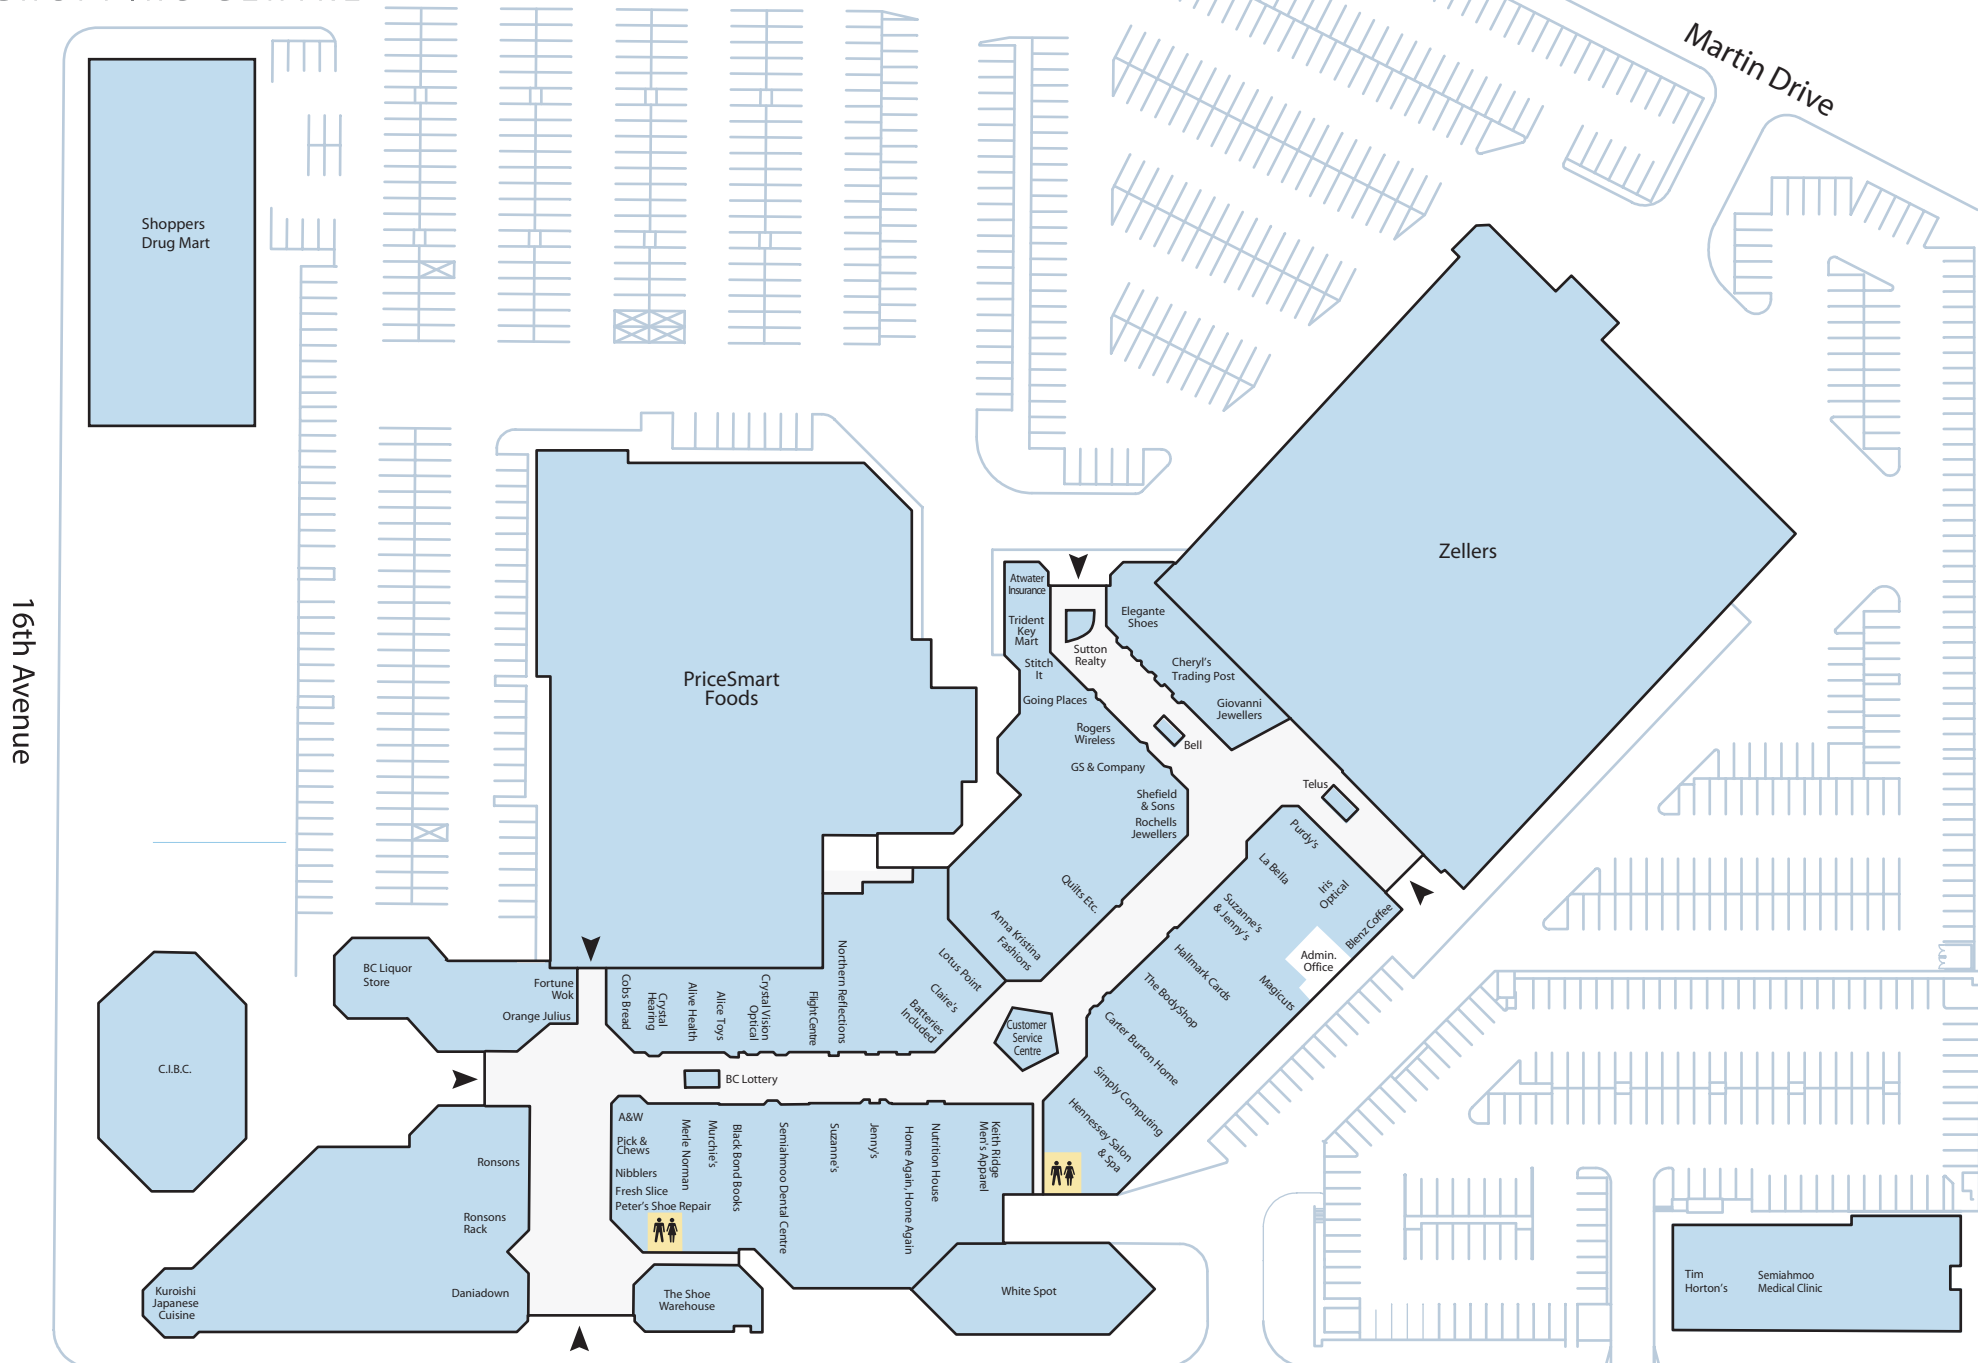

**REGULAR SHOPPING CENTRE HOURS**

Mon - Wed 10:00am - 6:00pm

Thu & Fri 10:00am - 8:00pm

Sat 10:00am - 6:00pm

Sun & Holidays 12:00 noon - 5:00pm

Tim Horton's Semiahmoo Medical Clinic